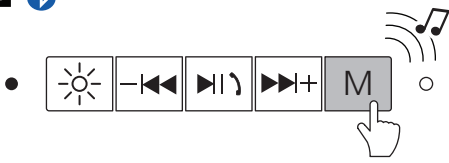

Bluetooth Speaker Light

IS16005J

0053650

Max. transmitter power: -4.0 dBm
 Operating frequency: 2402~2480 Mhz

3a  RGB mode

3b

4a  Bluetooth mode

4c