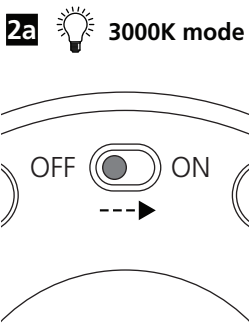

Bluetooth Speaker Light

IS16005J

0053650

Max. transmitter power: -4.0 dBm
 Operating frequency: 2402~2480 Mhz

3a  RGB mode

3b

4a  Bluetooth mode

4c