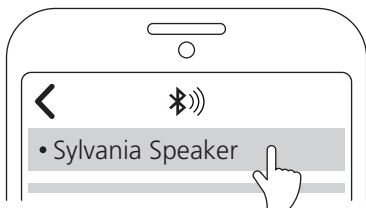

3a RGB mode

3b

4a Bluetooth mode

4c

4b

4d

!