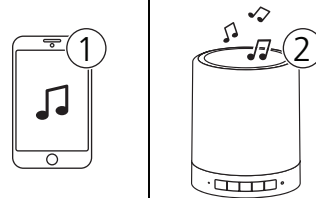

3a RGB mode

3b

4a Bluetooth mode

4c

4b

4d

!