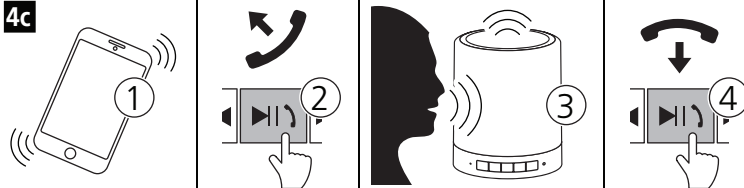

Bluetooth Speaker Light

IS16005J

0053650

Max. transmitter power: -4.0 dBm
 Operating frequency: 2402~2480 Mhz

3a  RGB mode

3b

4a  Bluetooth mode

4c