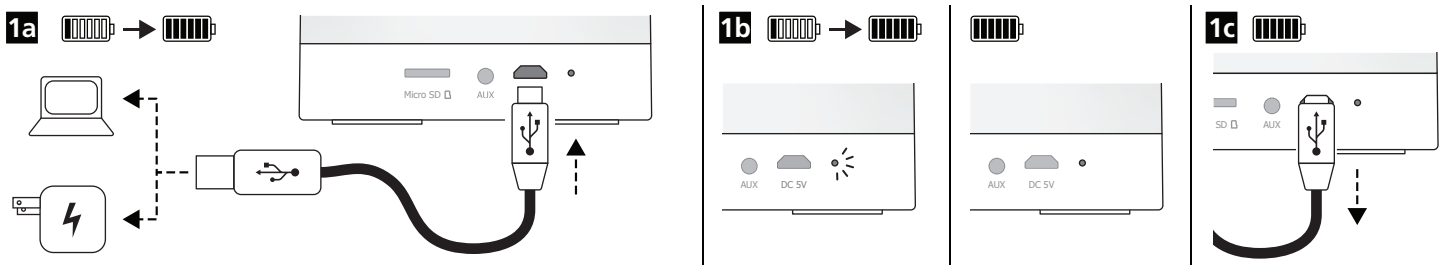

Bluetooth Speaker Light

IS16005J

0053650

Max. transmitter power: -4.0 dBm
 Operating frequency: 2402~2480 Mhz

3a  RGB mode

3b

4a  Bluetooth mode

4c