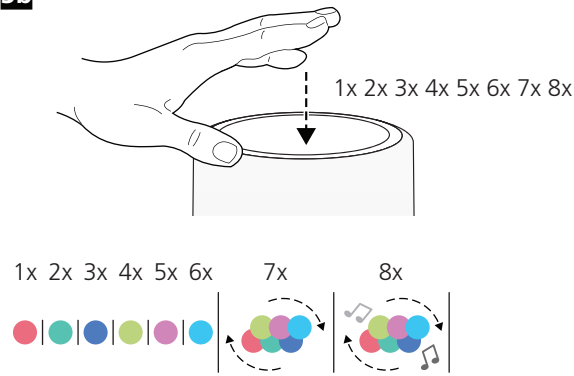

Bluetooth Speaker Light

IS16005J

0053650

Max. transmitter power: -4.0 dBm
 Operating frequency: 2402~2480 Mhz

3a  RGB mode

3b

4a  Bluetooth mode

4c