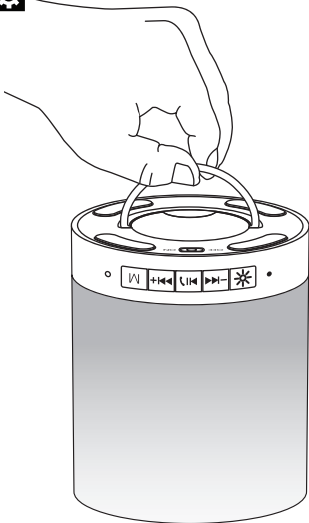

3a RGB mode

3b

4a Bluetooth mode

4c

4b

4d

!