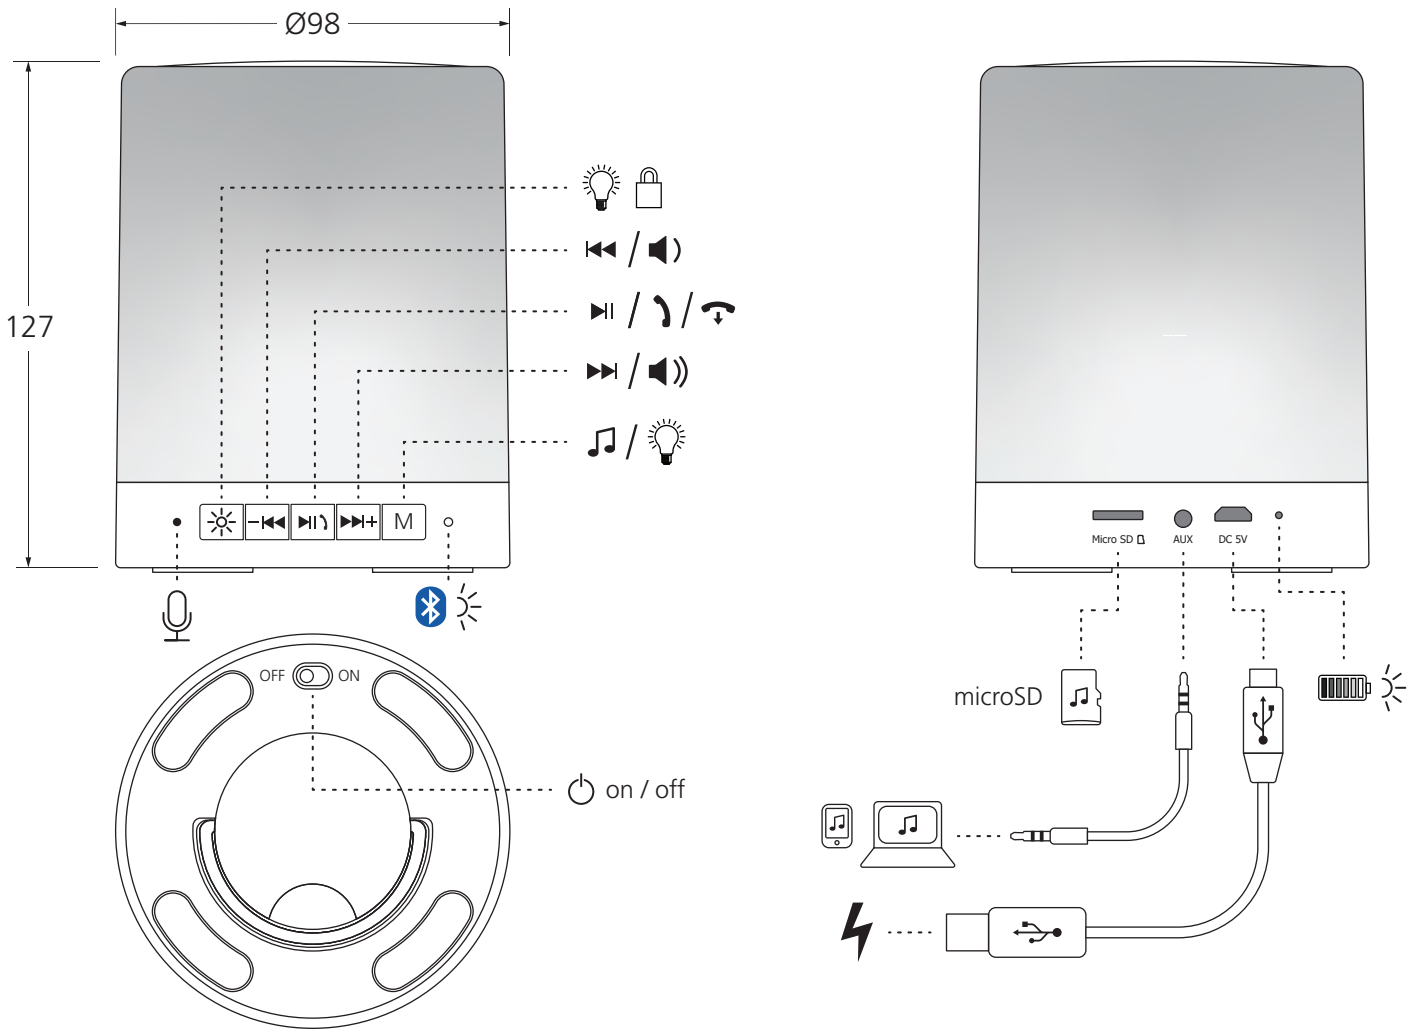

Bluetooth Speaker Light

IS16005J

0053650

Max. transmitter power: -4.0 dBm
 Operating frequency: 2402~2480 Mhz

3a  RGB mode

3b

4a  Bluetooth mode

4c