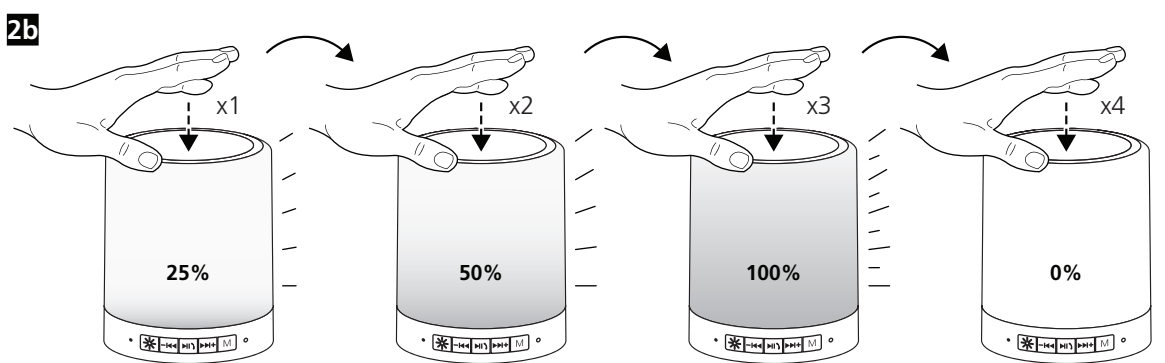

Bluetooth Speaker Light

IS16005J

0053650

Max. transmitter power: -4.0 dBm
 Operating frequency: 2402~2480 Mhz

3a  RGB mode

3b

4a  Bluetooth mode

4c