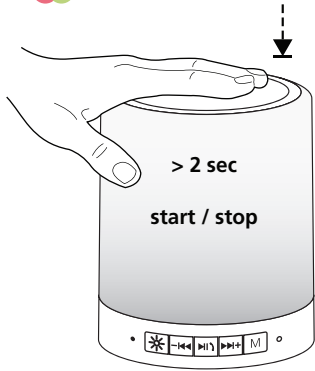

Bluetooth Speaker Light

IS16005J

0053650

Max. transmitter power: -4.0 dBm
 Operating frequency: 2402~2480 Mhz

3a  RGB mode

3b

4a  Bluetooth mode

4c